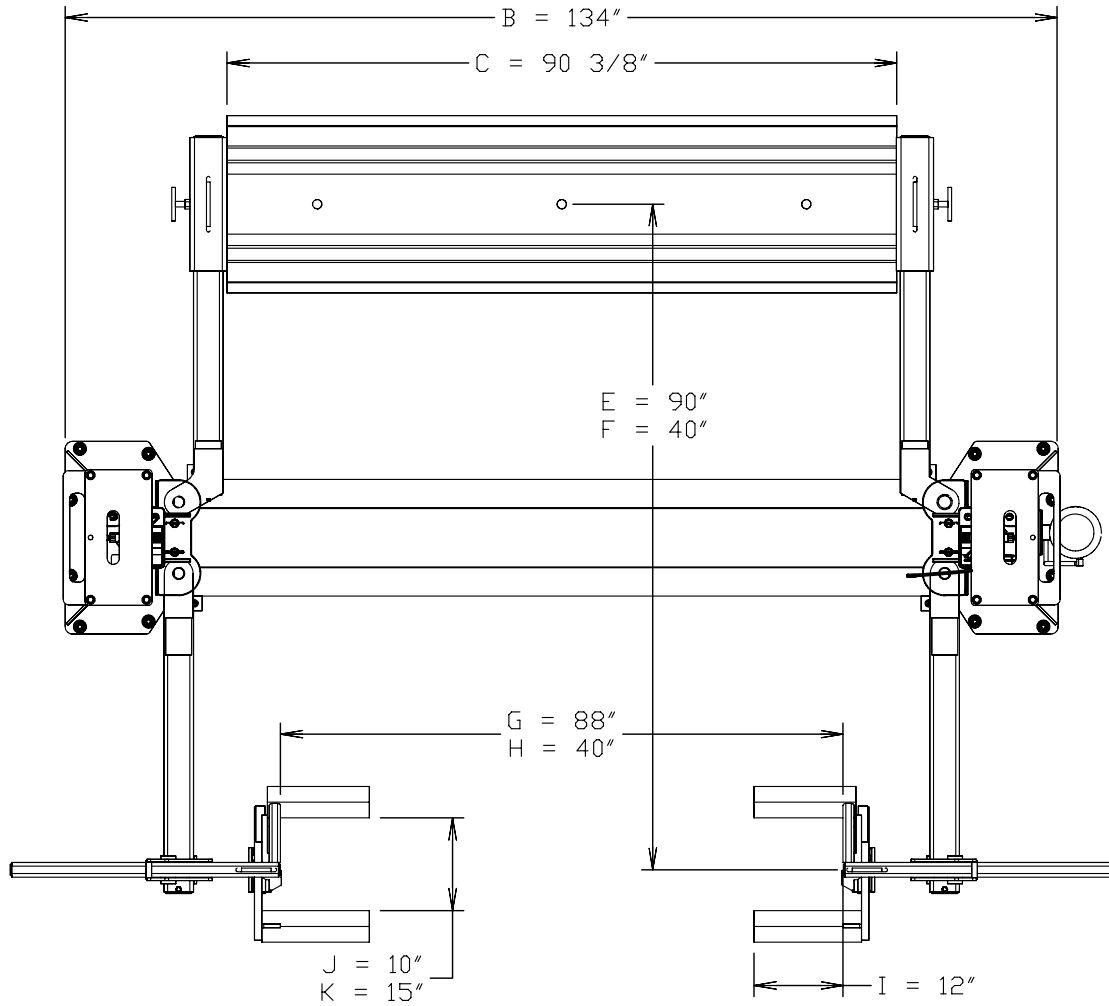

TURF LIFT TL09

SPECIFICATION:

TL09

RISE	72"
TURF CAP.	8,000 LBS
LIFT CAP.	9,000 LBS
MOTOR	2 HP.
VOLTAGE	230V
PHASE	1 PH.
SPEED OF RISE	60 SEC.